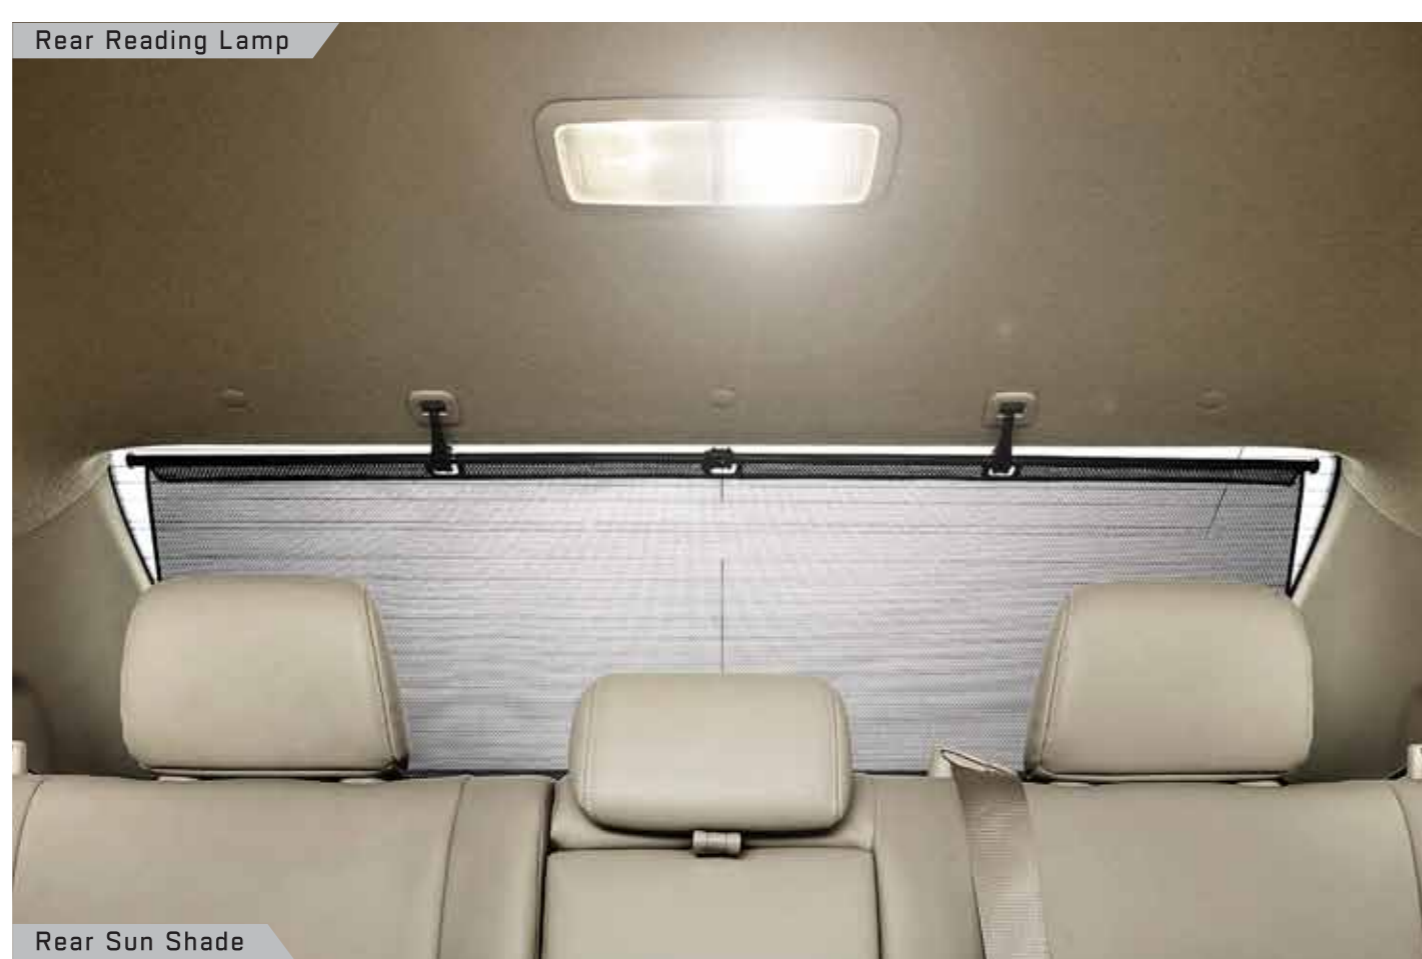

6 Speed Manual Transmission

GOA Body

THE NEW
BENCHMARK IN SAFETY

Rear Camera with Display on Audio Screen

Dual SRS Airbags

Brake Assist with ABS & EBD

Front Fog Lamps

Rear Fog Lamp

8 Way Power Driver Seat with Lumbar Support

Rear Sun Shade

Rain Sensing Wipers

Smart Entry with Push Start/Stop

Cruise Control

Rear Power Socket

Audio & Bluetooth Controls on Steering

Please contact our dealers for more exciting accessories.