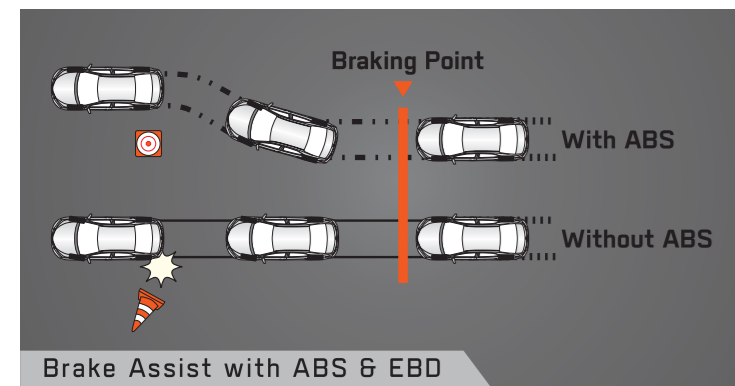

6 Speed Manual Transmission

GOA Body

THE NEW
BENCHMARK IN SAFETY

Rear Camera with Display on Audio Screen

Dual SRS Airbags

Brake Assist with ABS & EBD

Front Fog Lamps

Rear Fog Lamp

8 Way Power Driver Seat with Lumbar Support

Rear Sun Shade

Rain Sensing Wipers

Smart Entry with Push Start/Stop

Cruise Control

Rear Power Socket

Audio & Bluetooth Controls on Steering

Please contact our dealers for more exciting accessories.