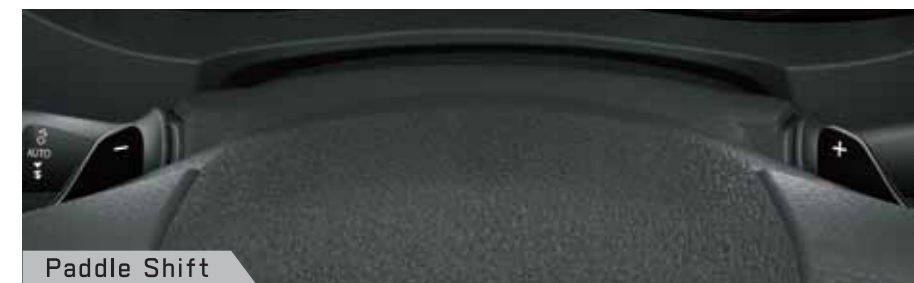

Splendid Interior Design

THE NEW
BENCHMARK IN STYLE

Stylish LED Headlamps

Elegant LED Tail Lamps

R16 Alloy Wheels

Rear Reclining Seat

7.0 Touch Screen Audio with Bluetooth, Navigation & Voice Command

Paddle Shift

6 Speed Manual Transmission

GOA Body

THE NEW
BENCHMARK IN SAFETY

Rear Camera with Display on Audio Screen

Dual SRS Airbags

Brake Assist with ABS & EBD

Front Fog Lamps

Rear Fog Lamp